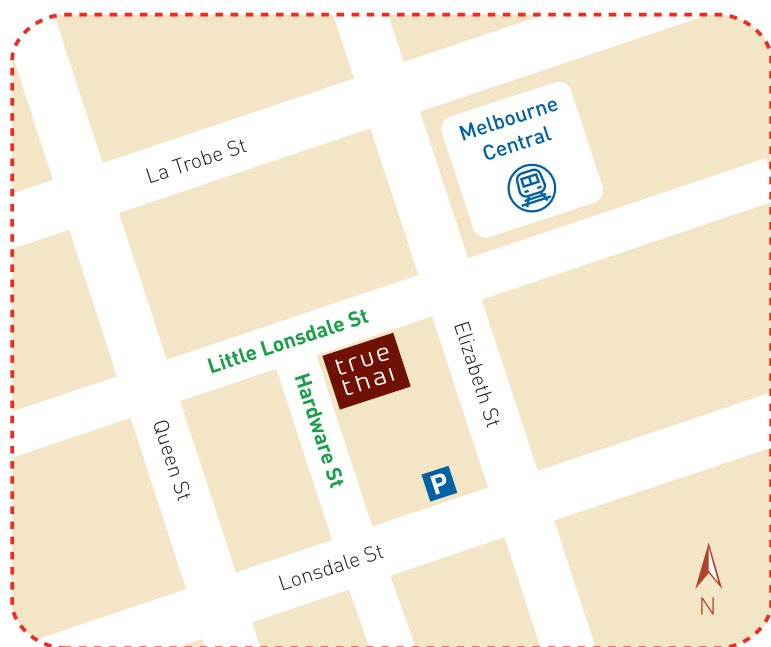

true thai

M A S S A G E

	15 min	30 min	60 min	90 min	120 min
True Back	20	40			
True Foot	20	40	70		
Full Body Standard:					
True Thai			70	100	130
True Unwind			70	100	130
True Fusion			70	100	130
Full Body Specialty:					
Seasonal - refer to truethai.com.au			90	120	150

Phone
(03) 9600 0922

Address
122 Hardware Street, Melbourne CBD
(corner Little Lonsdale Street)

Free online membership discounts & promotions
Facebook: True Thai Massage fan page
Twitter.com/truethaimassage

Opening hours
Weekdays: 10.00am - 9.00pm
Weekends: 11.00am - 8.00pm

Closest off-street parking
Kings Parking (24 hours) at 380 Lonsdale Street

Melway reference
1A J2

Office/Event massage & corporate enquiries
Michael Wright
0412 65 75 80
michael@truethai.com.au

Website
www.truethai.com.au